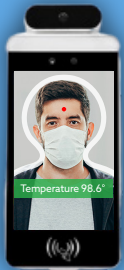

RETURN TO WORK SAFELY

TEMPERATURE MEASURING FLOOR STANDING KIOSK WITH FACIAL RECOGNITION

Non-contact kiosks automatically read body temperature in seconds. These kiosks provide a safe environment for your employees, customers and visitors.

- Non-contact, fully-automated kiosk
- Reads temperature in ~1 second
- Best-in-class temperature sensor
- Accurate measurements within 1.5'
- Set your own acceptable temperature thresholds
- On screen message displays temperature reading
- Verbal alerts and LED traffic light system communicate important messages
- Plug and play solution – works out of the box with only power required
- 1 year standard warranty
- Elevelity support packages available

DURABLE, COMMERCIAL-GRADE HARDWARE

- 8" Android LCD display
- Waterproof and dust-proof design
- Built-in speakers provide audio alerts including warnings for abnormal temperatures and to request that users wear a mask
- Industrial-grade camera with night infrared and LED dual photo flood lamp

ENHANCED FEATURES

- Facial recognition allows entry to vetted individuals within the facial database
- Database capacity of 30,000 faces
- Access and export your logs to Excel
- ID badge printing with compatible thermal printer
- Integrates with gates, turnstiles and door access
- Supports various peripheral expansions