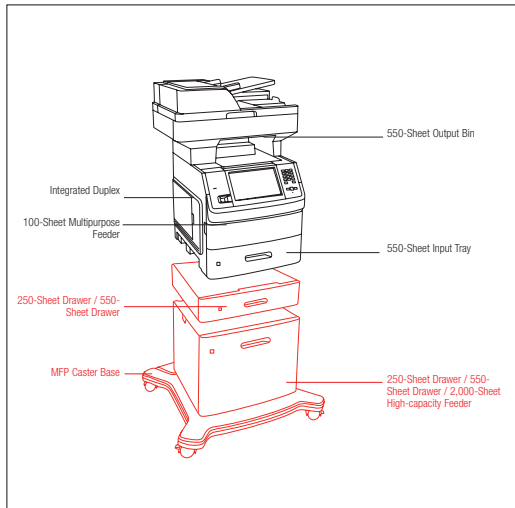

Lexmark X656de MFP

Part #	Model	
16M1797	Lexmark X656de MFP	14F0042 MarkNet N8130 Fiber Ethernet 100BaseFX, 10BaseFL Print Server 14F0040 MarkNet N8150 802.11b/g/n Wireless Print Server 14T0145 Lexmark N4050e 802.11g Wireless Print Server 14T0220 MarkNet™ N7020e Gigabit Ethernet Print Server 14F0000 Parallel 1284-B Interface Card 14F0100 RS-232C Serial Interface Card
Part #	Laser Toner/Print Cartridge	Part # Extended Warranties
X654X11A	X654, X656, X658 Extra High Yield Return Program Print Cartridge	2350557 2-Years Total Onsite Service, Next Business Day
X651H11A	X65x High Yield Return Program Print Cartridge	2350558 3-Years Total Onsite Service, Next Business Day
X651A11A	X65x Return Program Print Cartridge	2350559 4-Years Total Onsite Service, Next Business Day
X654X04A	X654, X656, X658 Extra High Yield Return Program Print Cartridge for Labels	2350560 5-Years Total Onsite Service, Next Business Day
X651H04A	X65x High Yield Return Program Print Cartridge for Labels	2350561 1-Year Onsite Service Renewal, Next Business Day
X654X21A	X654, X656, X658 Extra High Yield Print Cartridge	
X651H21A	X65x High Yield Print Cartridge	
X651A21A	X65x Print Cartridge	
Part #	Paper & Transparencies	Part # User Replaceable Parts
70X7240	Laser Printer Transparencies (Letter)	40X4724 T65x, X654e, X656e, X658e Fuser Maintenance Kit 110-120V
Part #	Paper Handling	40X2665 Oil Fuser Wiper
30G0800	250-Sheet Drawer	40X2666 Wax Fuser Wiper
30G0802	550-Sheet Drawer	40X5852 Dual Charge Roll Assembly
30G0804	2000-Sheet High Capacity Feeder	40X1886 Transfer Roll Assembly
30G0871	200-Sheet Universally Adjustable Tray with Drawer	40X4308 Pick Roll Assembly
30G0860	400-Sheet Universally Adjustable Tray with Drawer	40X4769 X65x ADF Maintenance Kit
Part #	Furniture	
16M1216	MFP Caster Base	
Part #	Memory Options	
1025041	256MB DDR2-DRAM	
1025042	512MB DDR2-DRAM	
1025043	1024MB DDR2-DRAM	
14F0245	256MB Flash Card	
30G0828	Japanese Font Card	
30G0825	Korean Font Card	
30G0826	Simplified Chinese Font Card	
30G0827	Traditional Chinese Font Card	
Part #	Application Solutions	
30G0829	Lexmark PrintEncryption Card	
16M1254	X65x Card for IPDS and SCS/TNe	
16M1253	X65x Forms and Bar Code Card	
Part #	Connectivity	
1021294	USB (2 Meter) Cable	
1021231	Parallel (10') Cable	
14F0037	MarkNet N8120 Gigabit Ethernet Print Server	

Other model available

In the box

Lexmark X656de Multifunction Laser Printer, Up to 18,000*-page Return Program Print Cartridge, Software and documentation CD, Setup guide or sheet (network and local attachment), Power cord(s), RJ-11 Phone cable or adapter (country dependent), Statement of limited warranty, Safety sheet or booklet, Lexmark Cartridge Collection Program Information, Safety stability sheet, Blue Angel sheet