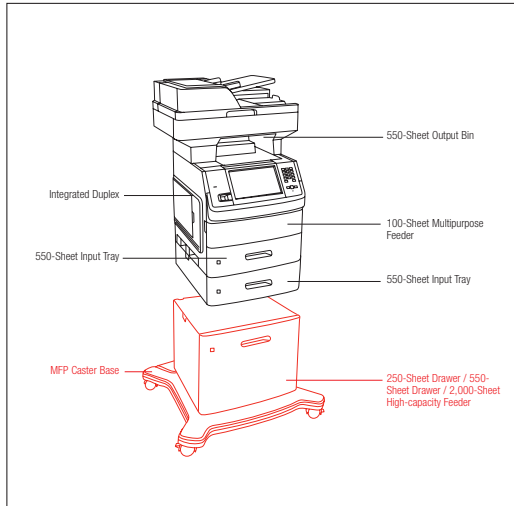

Lexmark X656dte MFP

Part #	Model	14F0042	MarkNet N8130 Fiber Ethernet 100BaseFX, 10BaseFL Print Server
16M1270	Lexmark X656dte MFP	14F0040	MarkNet N8150 802.11b/g/n Wireless Print Server
Part #	Laser Toner/Print Cartridge	14T0145	Lexmark N4050e 802.11g Wireless Print Server
X654X11A	X654, X656, X658 Extra High Yield Return Program Print Cartridge	14T0220	MarkNet™ N7020e Gigabit Ethernet Print Server
X651H11A	X65x High Yield Return Program Print Cartridge	14F0000	Parallel 1284-B Interface Card
X651A11A	X65x Return Program Print Cartridge	14F0100	RS-232C Serial Interface Card
X654X04A	X654, X656, X658 Extra High Yield Return Program Print Cartridge for Labels	Part #	Extended Warranties
X651H04A	X65x High Yield Return Program Print Cartridge for Labels	2350557	2-Years Total Onsite Service, Next Business Day
X654X21A	X654, X656, X658 Extra High Yield Print Cartridge	2350558	3-Years Total Onsite Service, Next Business Day
X651H21A	X65x High Yield Print Cartridge	2350559	4-Years Total Onsite Service, Next Business Day
X651A21A	X65x Print Cartridge	2350560	5-Years Total Onsite Service, Next Business Day
Part #	Paper & Transparencies	2350561	1-Year Onsite Service Renewal, Next Business Day
70X7240	Laser Printer Transparencies (Letter)	Part #	User Replaceable Parts
Part #	Paper Handling	40X4724	T65x, X654e, X656e, X658e Fuser Maintenance Kit 110-120V
30G0802	550-Sheet Drawer	40X2665	Oil Fuser Wiper
30G0800	250-Sheet Drawer	40X2666	Wax Fuser Wiper
30G0804	2000-Sheet High Capacity Feeder	40X5852	Dual Charge Roll Assembly
30G0871	200-Sheet Universally Adjustable Tray with Drawer	40X1886	Transfer Roll Assembly
30G0860	400-Sheet Universally Adjustable Tray with Drawer	40X4308	Pick Roll Assembly
Part #	Furniture	40X4769	X65x ADF Maintenance Kit
16M1216	MFP Caster Base	Part #	Memory Options
Part #	Memory Options	1025041	256MB DDR2-DRAM
1025041	256MB DDR2-DRAM	1025042	512MB DDR2-DRAM
1025042	512MB DDR2-DRAM	1025043	1024MB DDR2-DRAM
1025043	1024MB DDR2-DRAM	14F0245	256MB Flash Card
14F0245	256MB Flash Card	30G0828	Japanese Font Card
30G0828	Japanese Font Card	30G0825	Korean Font Card
30G0825	Korean Font Card	30G0826	Simplified Chinese Font Card
30G0826	Simplified Chinese Font Card	30G0827	Traditional Chinese Font Card
30G0827	Traditional Chinese Font Card	Part #	Application Solutions
Part #	Application Solutions	30G0829	Lexmark PrintCrypton Card
30G0829	Lexmark PrintCrypton Card	16M1254	X65x Card for IPDS and SCS/TNe
16M1254	X65x Card for IPDS and SCS/TNe	16M1253	X65x Forms and Bar Code Card
16M1253	X65x Forms and Bar Code Card	Part #	Connectivity
Part #	Connectivity	1021294	USB (2 Meter) Cable
1021294	USB (2 Meter) Cable	1021231	Parallel (10') Cable
1021231	Parallel (10') Cable	14F0037	MarkNet N8120 Gigabit Ethernet Print Server
14F0037	MarkNet N8120 Gigabit Ethernet Print Server		

In the box

Lexmark's guarantee to you