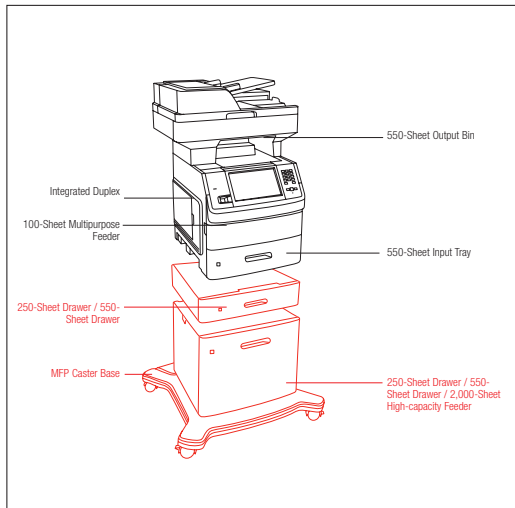

Lexmark X652de MFP

Part #	Model	
16M1260	Lexmark X652de MFP	14T0145 Lexmark N4050e 802.11g Wireless Print Server 14T0220 MarkNet™ N7020e Gigabit Ethernet Print Server 14F0000 Parallel 1284-B Interface Card 14F0100 RS-232C Serial Interface Card
Part #	Laser Toner/Print Cartridge	Part # Extended Warranties
X651H11A	X65x High Yield Return Program Print Cartridge	2350539 2-Years Total Onsite Service, Next Business Day
X651A11A	X65x Return Program Print Cartridge	2350540 3-Years Total Onsite Service, Next Business Day
X651H04A	X65x High Yield Return Program Print Cartridge for Labels	2350541 4-Years Total Onsite Service, Next Business Day
X651H21A	X65x High Yield Print Cartridge	2350542 5-Years Total Onsite Service, Next Business Day
X651A21A	X65x Print Cartridge	2350543 1-Year Onsite Service Renewal, Next Business Day
Part #	Paper & Transparencies	Part # User Replaceable Parts
70X7240	Laser Printer Transparencies (Letter)	40X4724 T65x, X654e, X656e, X658e Fuser Maintenance Kit 110-120V
Part #	Paper Handling	40X2665 Oil Fuser Wiper
30G0800	250-Sheet Drawer	40X2666 Wax Fuser Wiper
30G0802	550-Sheet Drawer	40X5852 Dual Charge Roll Assembly
30G0804	2000-Sheet High Capacity Feeder	40X1886 Transfer Roll Assembly
30G0871	200-Sheet Universally Adjustable Tray with Drawer	40X4308 Pick Roll Assembly
30G0860	400-Sheet Universally Adjustable Tray with Drawer	40X4769 X65x ADF Maintenance Kit
Part #	Furniture	
16M1216	MFP Caster Base	
Part #	Memory Options	
1025041	256MB DDR2-DRAM	
1025042	512MB DDR2-DRAM	
1025043	1024MB DDR2-DRAM	
14F0245	256MB Flash Card	
14F0102	80+GB Hard Disk	
30G0828	Japanese Font Card	
30G0825	Korean Font Card	
30G0826	Simplified Chinese Font Card	
30G0827	Traditional Chinese Font Card	
Part #	Application Solutions	
30G0829	Lexmark PrintEncryption Card	
16M1254	X65x Card for IPDS and SCS/TNe	
16M1253	X65x Forms and Bar Code Card	
Part #	Connectivity	
1021294	USB (2 Meter) Cable	
1021231	Parallel (10') Cable	
14F0037	MarkNet N8120 Gigabit Ethernet Print Server	
14F0042	MarkNet N8130 Fiber Ethernet 100BaseFX, 10BaseFL Print Server	
14F0040	MarkNet N8150 802.11b/g/n Wireless Print Server	

Other model available

In the box

Lexmark X652de Multifunction Laser Printer, Up to 7,000*-page Return Program Print Cartridge, Software and documentation CD, Setup guide or sheet (network and local attachment), Power cord(s), RJ-11 Phone cable or adapter (country dependent), Statement of limited warranty, Safety sheet or booklet, Lexmark Cartridge Collection Program Information, Safety stability sheet, Blue Angel sheet